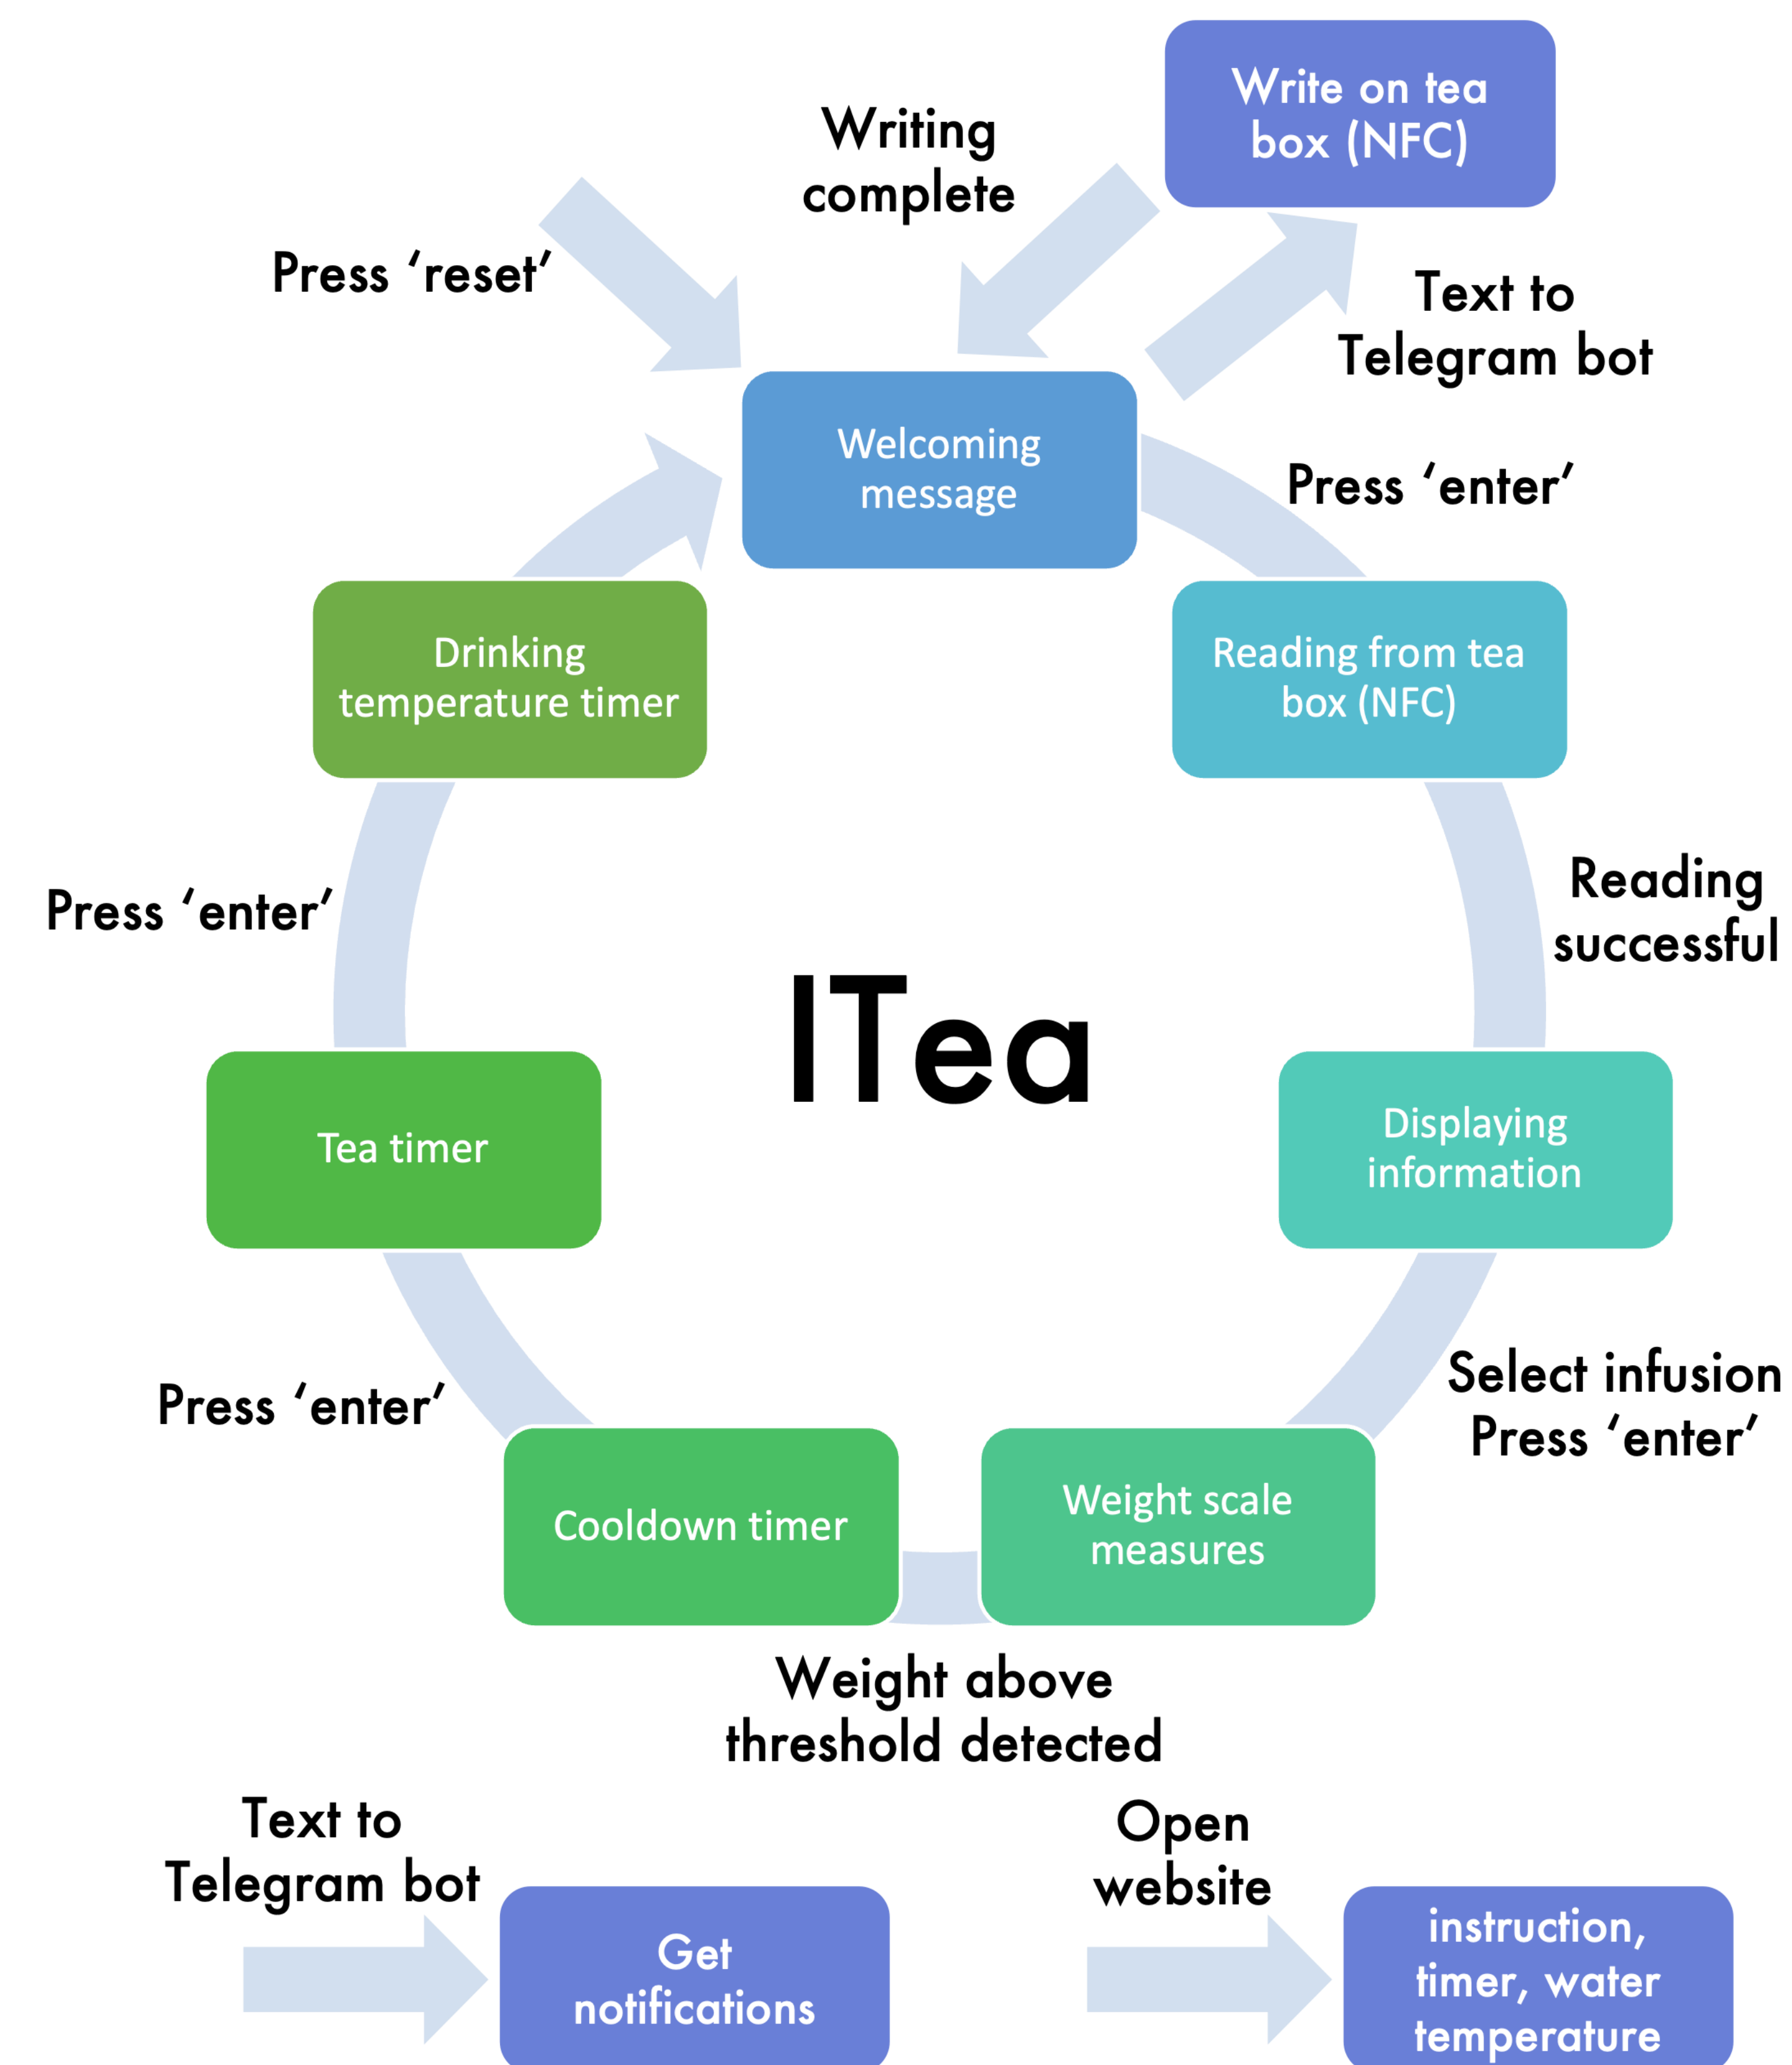

The ITea device simplifies the tea-making process and takes the guesswork out of it. It ensures a consistent and enjoyable tea experience. It allows users to brew their favourite tea with precision and ease by combining a timer, brewing status tracking and push notifications. Say goodbye to over- and understeeping. Embrace a perfect cup of tea brewed with the ITea device.

Design

Overview of the Functionality

User Interfaces

Internal Wiring System

User Testing