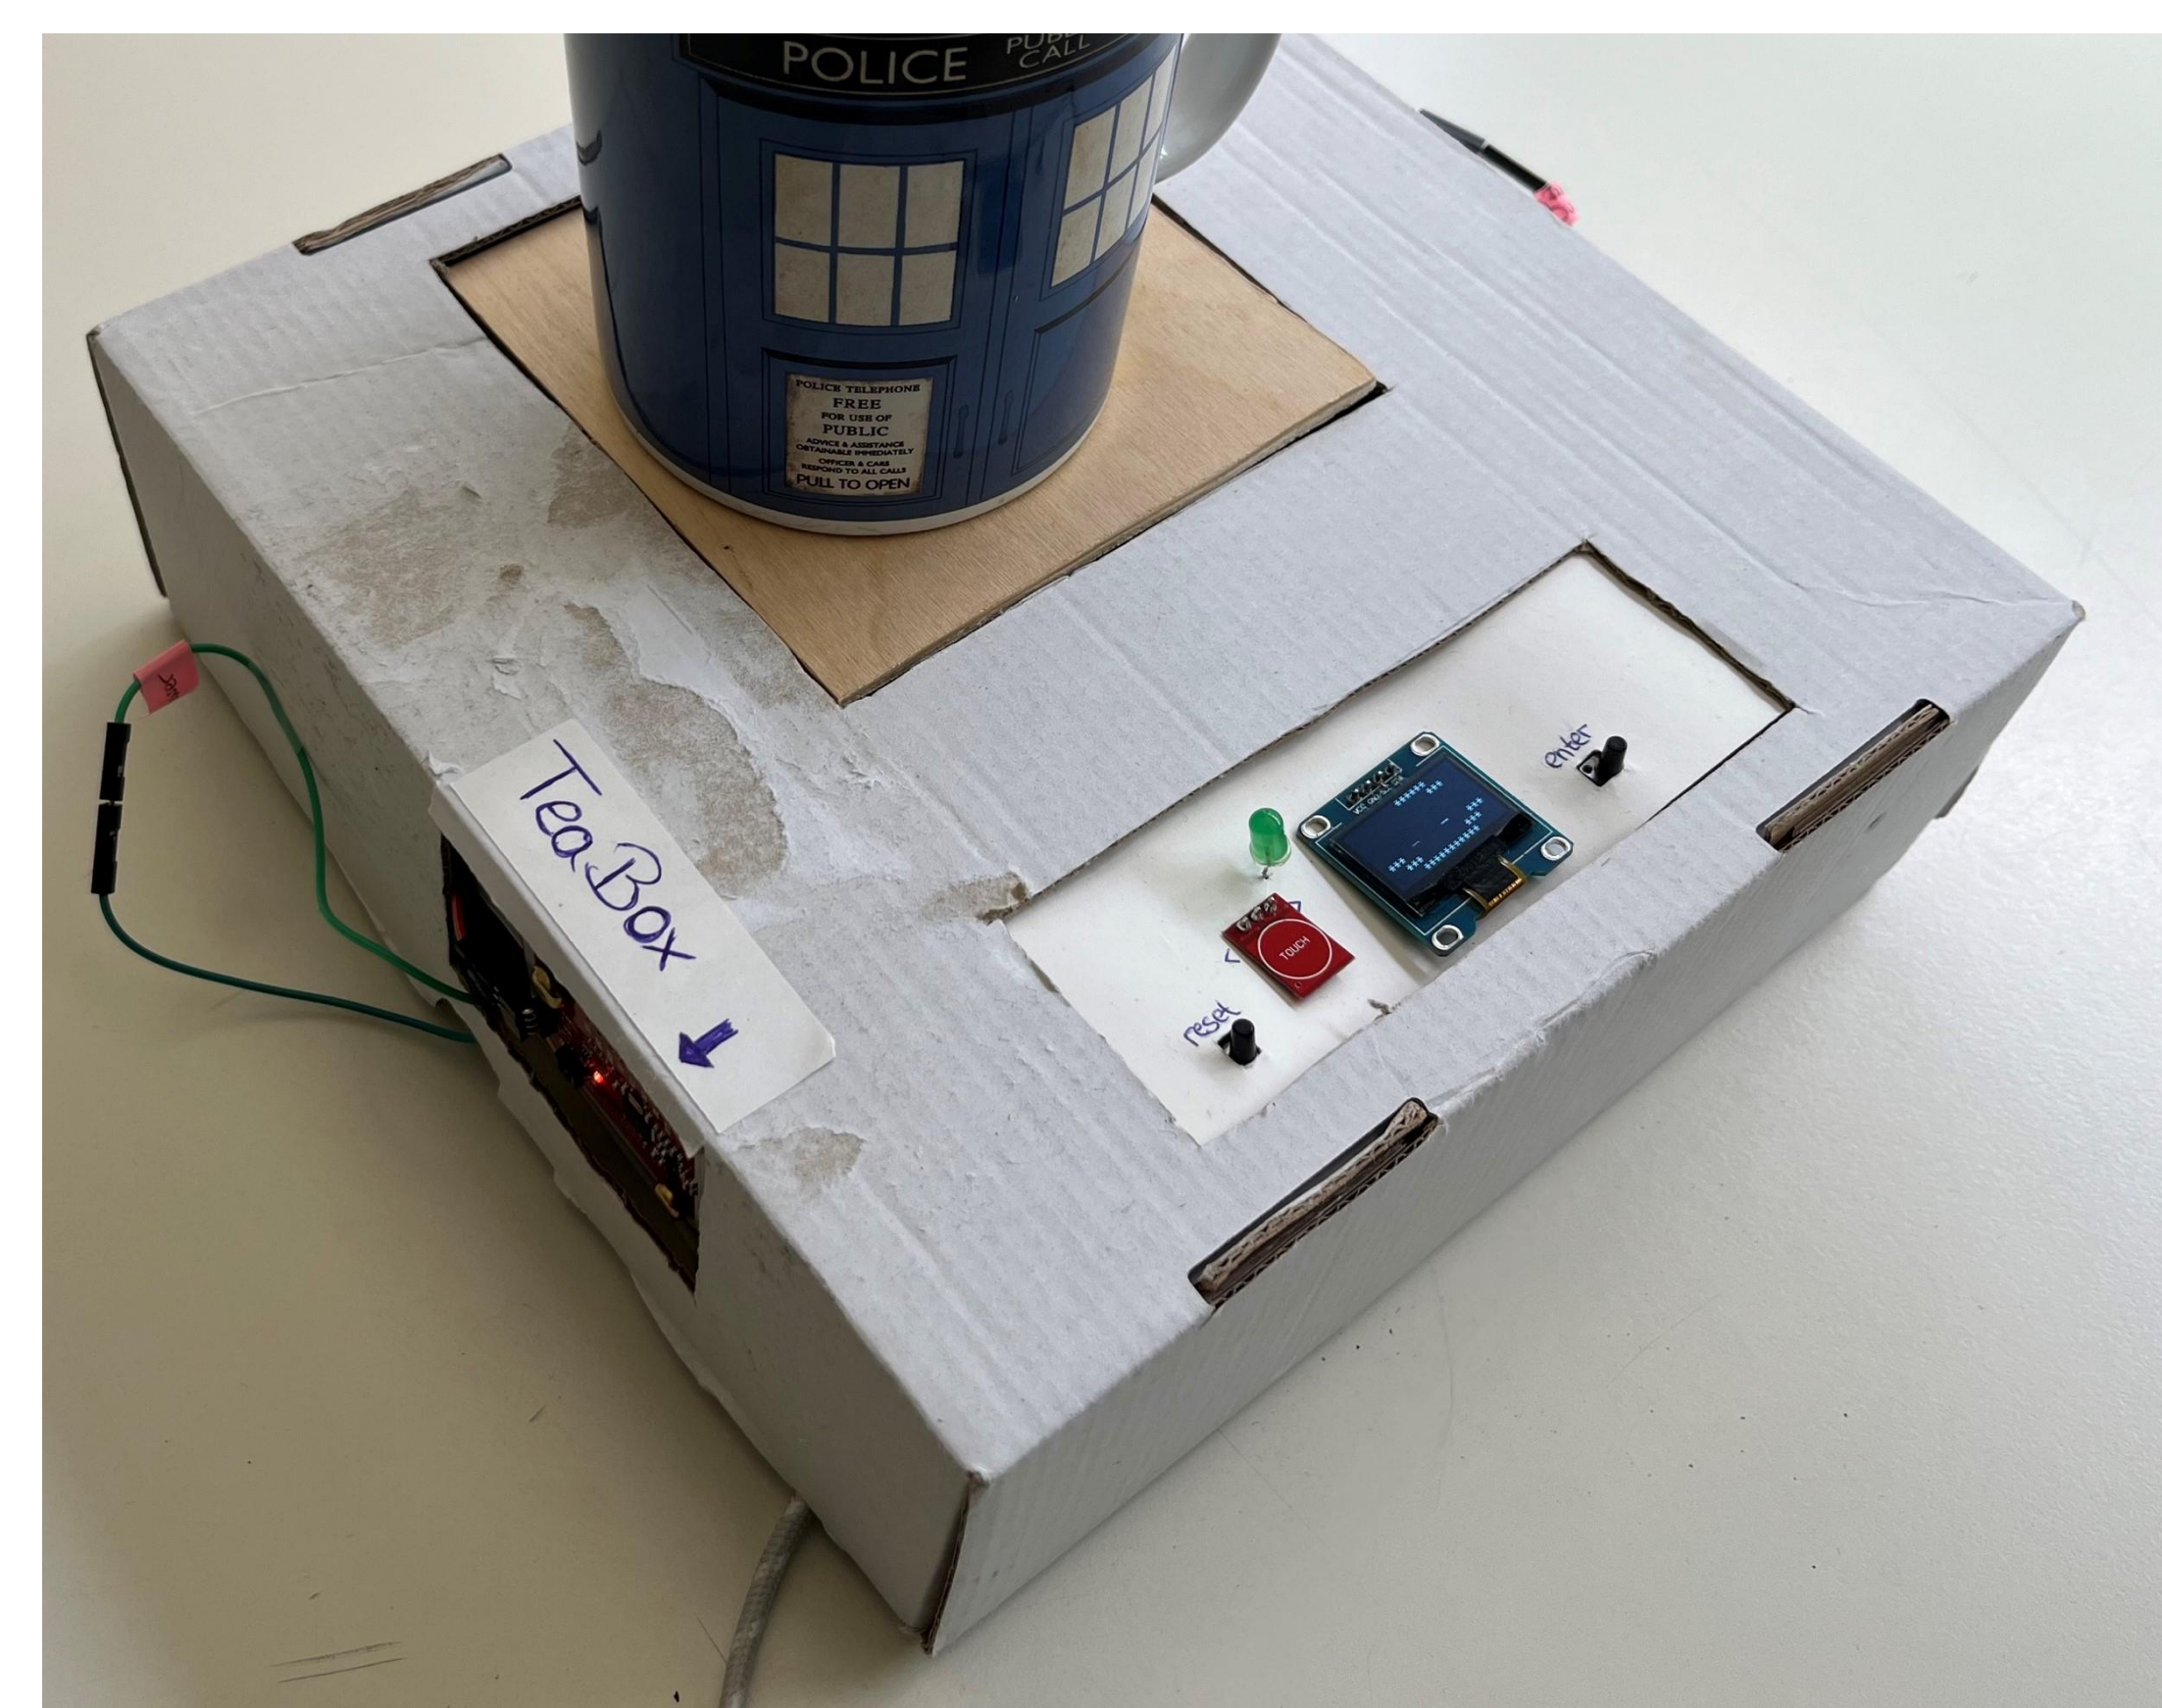

The ITea device simplifies the tea-making process and takes the guesswork out of it. It ensures a consistent and enjoyable tea experience. It allows users to brew their favourite tea with precision and ease by combining a timer, brewing status tracking and push notifications. Say goodbye to over- and understeeping. Embrace a perfect cup of tea brewed with the ITea device.

Design

Overview of the Functionality

User Interfaces

Internal Wiring System

User Testing