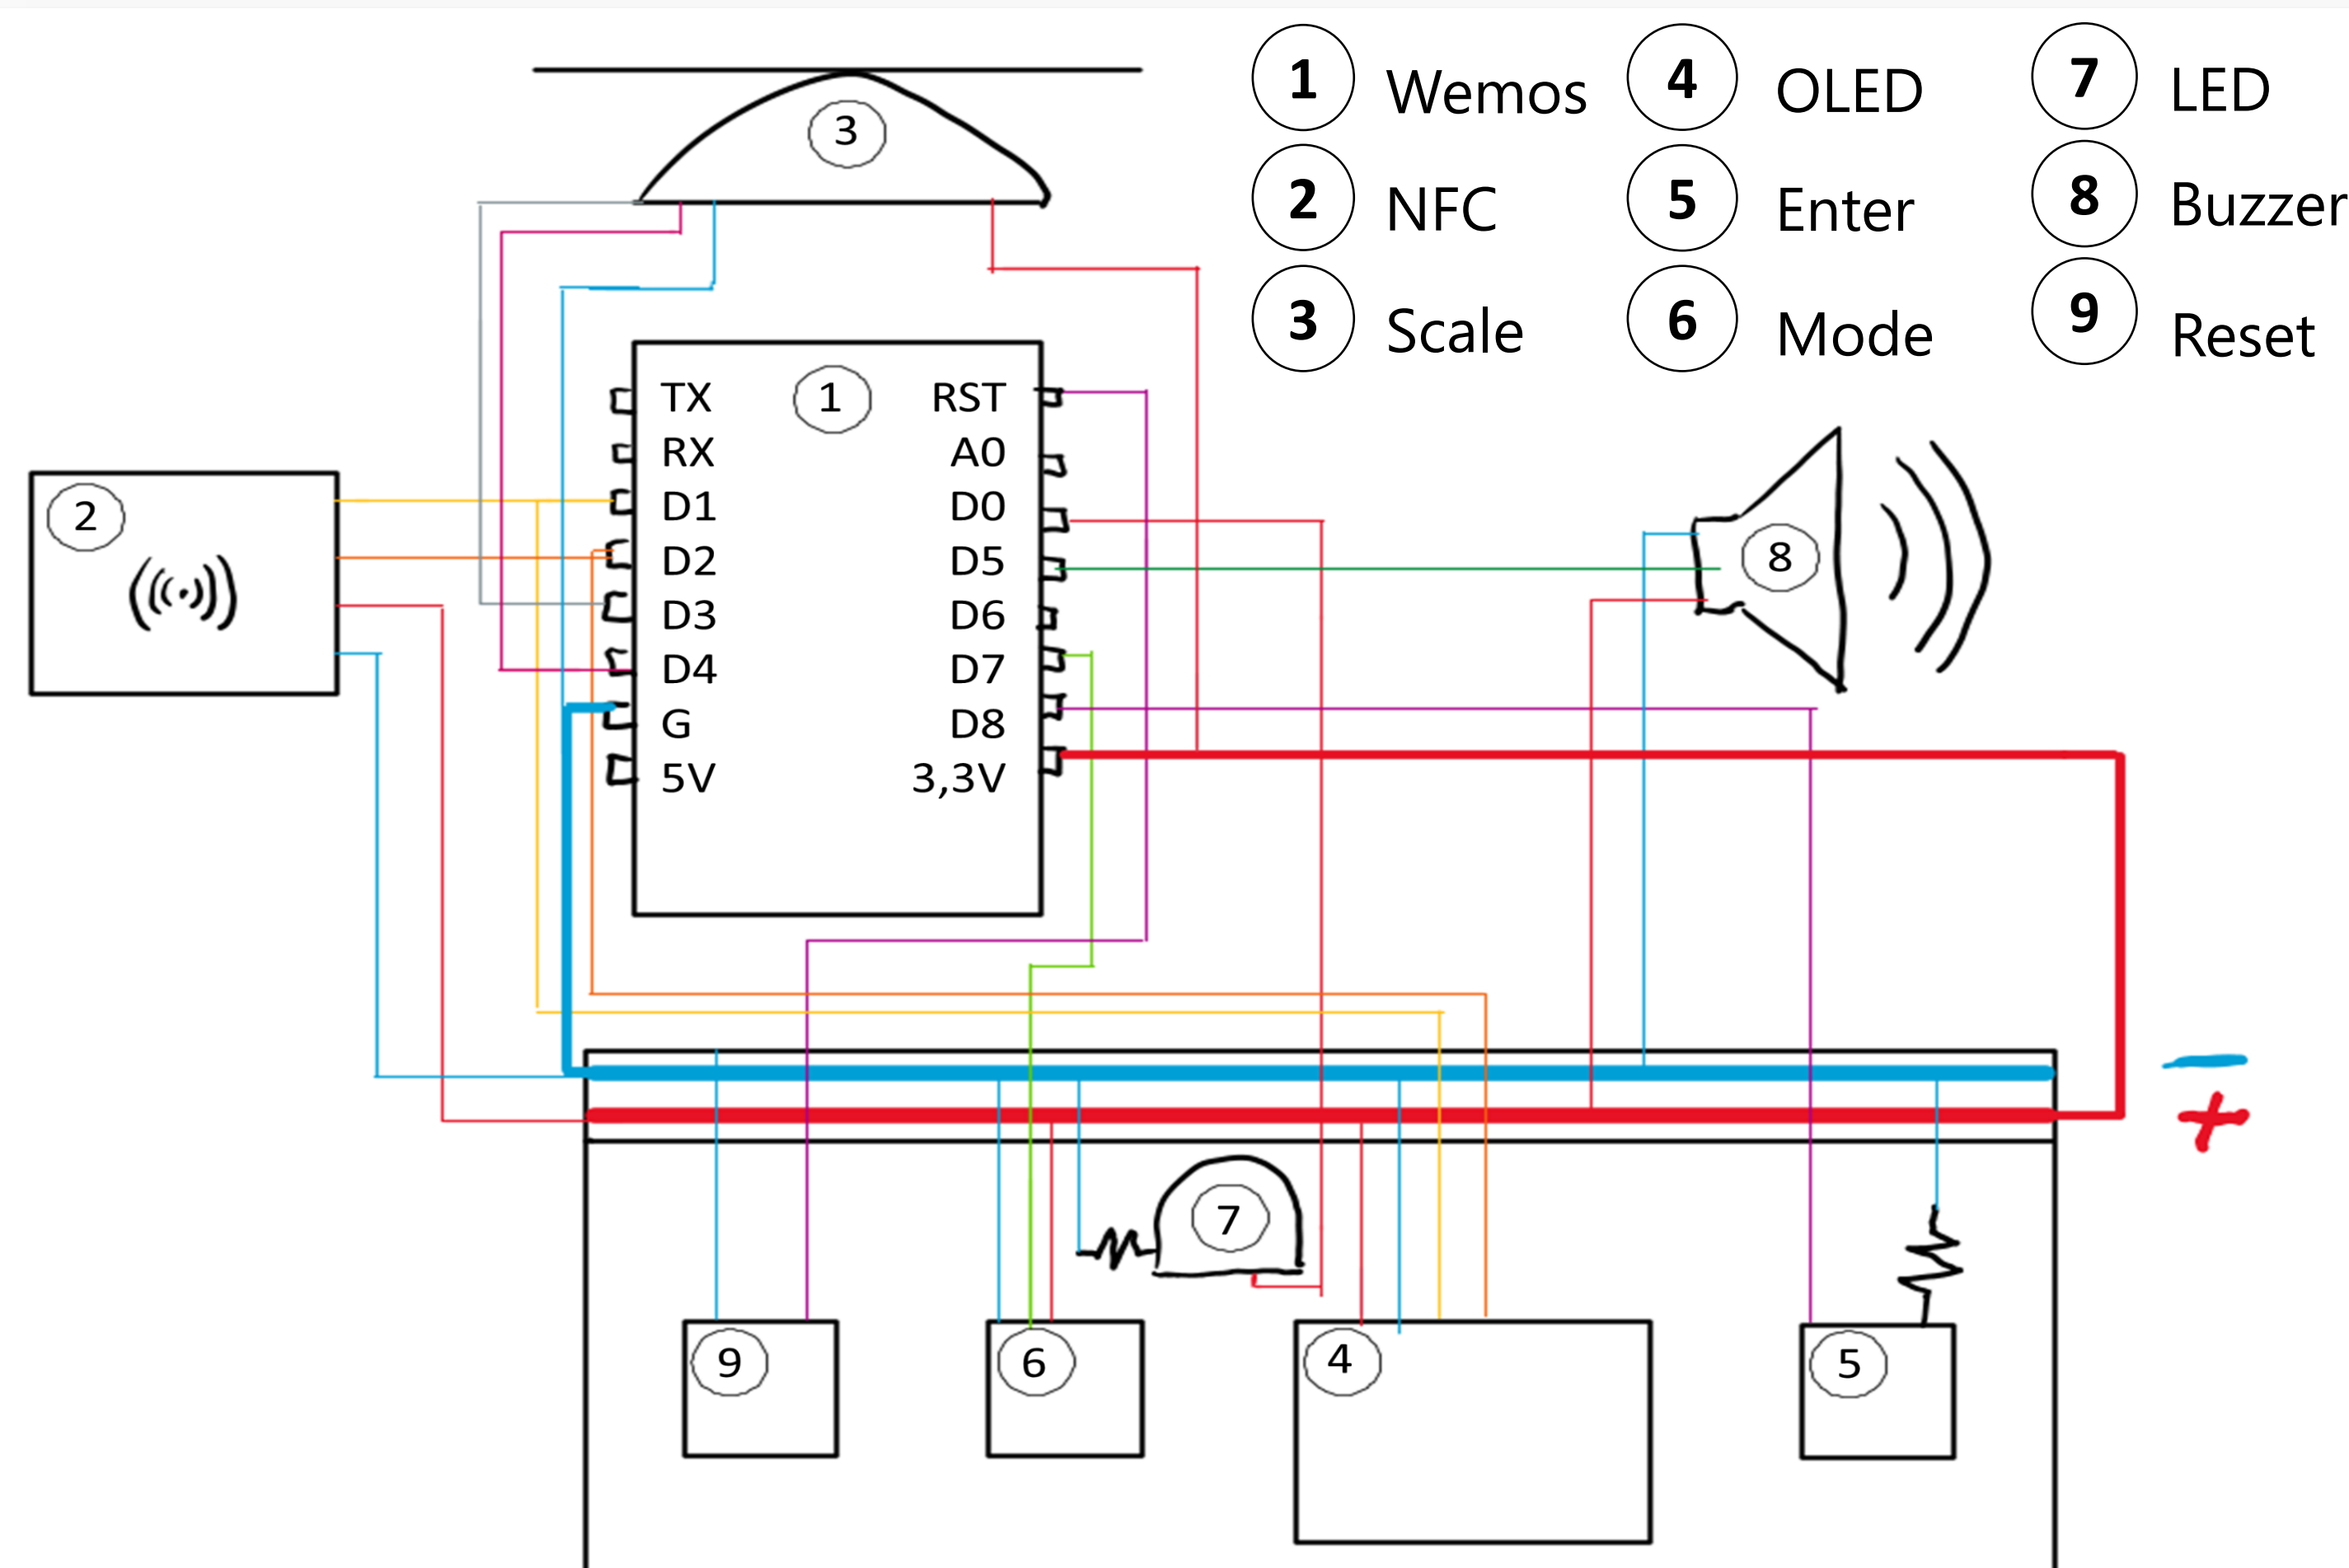

The ITea device simplifies the tea-making process and takes the guesswork out of it. It ensures a consistent and enjoyable tea experience. It allows users to brew their favourite tea with precision and ease by combining a timer, brewing status tracking and push notifications. Say goodbye to over- and understeeping. Embrace a perfect cup of tea brewed with the ITea device.

Design

Overview of the Functionality

User Interfaces

Internal Wiring System

User Testing