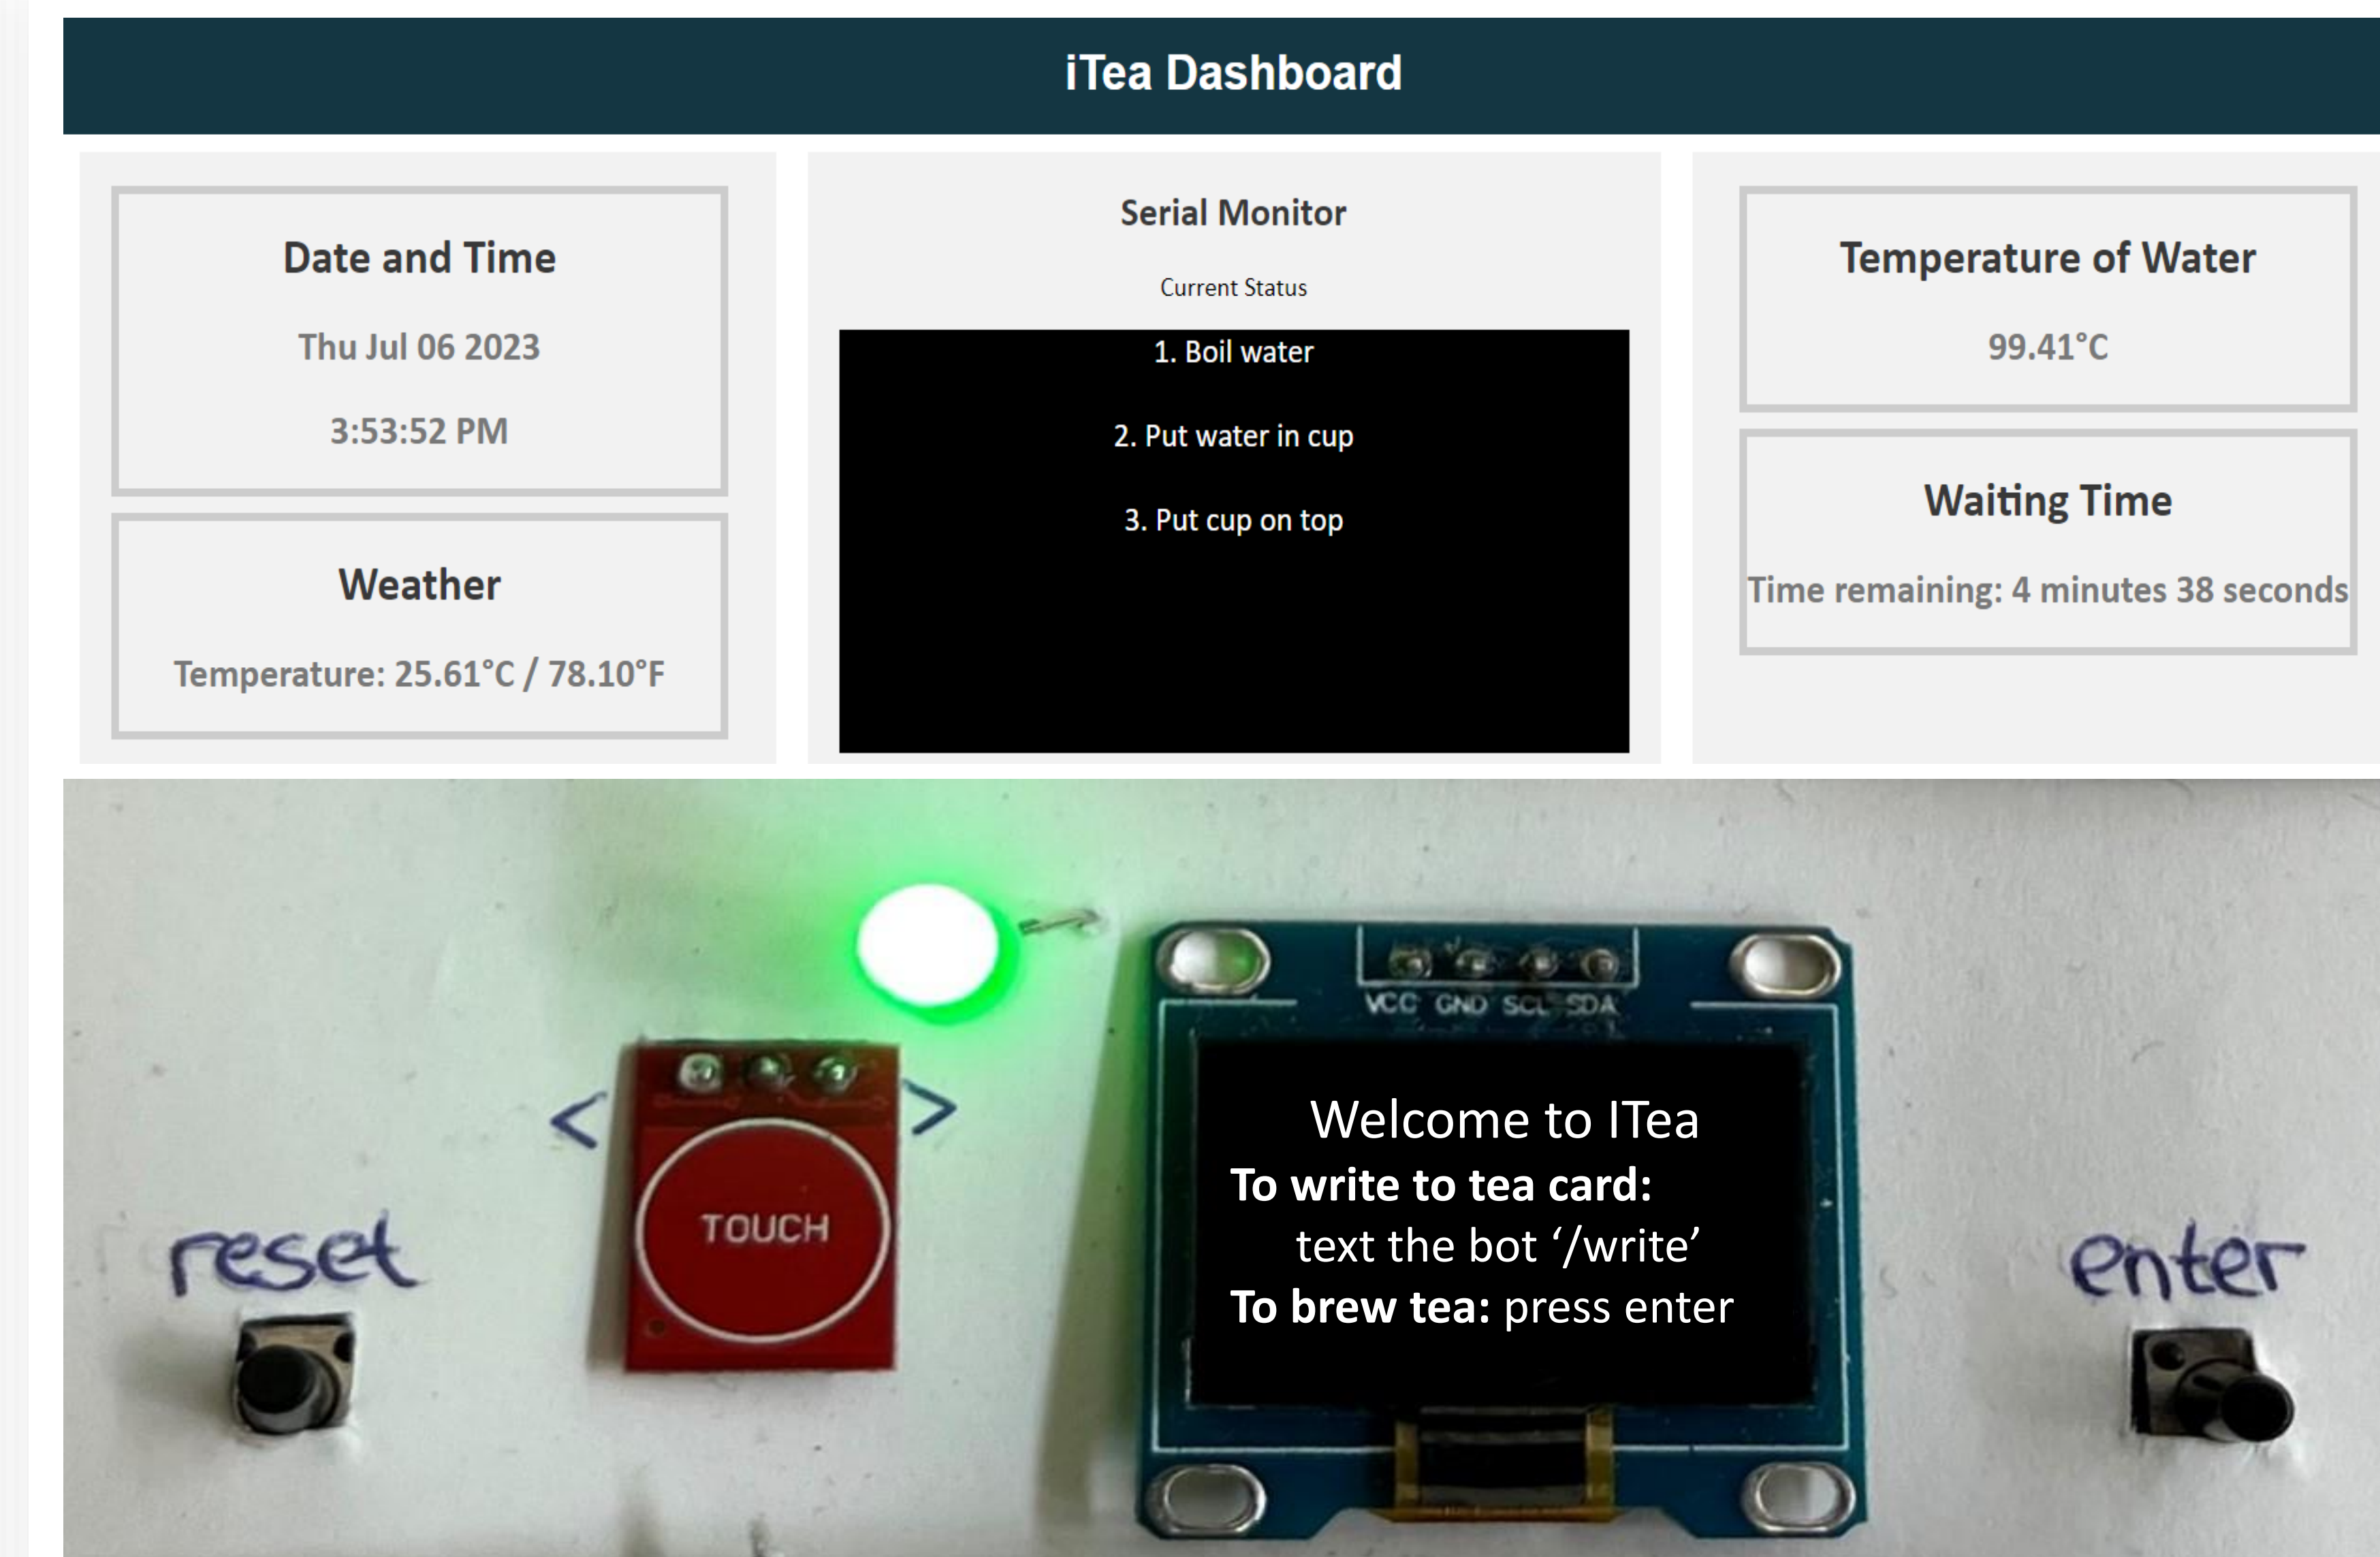

The ITea device simplifies the tea-making process and takes the guesswork out of it. It ensures a consistent and enjoyable tea experience. It allows users to brew their favourite tea with precision and ease by combining a timer, brewing status tracking and push notifications. Say goodbye to over- and understeeping. Embrace a perfect cup of tea brewed with the ITea device.

Design

Overview of the Functionality

User Interfaces

Internal Wiring System

User Testing